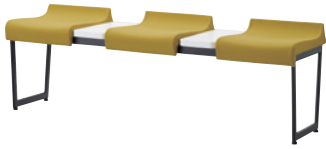

BENCH

color order

ヒール [Heel]
▶223 / ¥87,300~

color order

オアシス [Oasis]
▶223 / ¥38,300~

color order

キルク [Kirk]
▶223 / ¥155,400~

ユニゾン [Unison]
▶224 / ¥78,000~

color order

スクアーク [Squalo]
▶225 / ¥62,800~

color order

color order

ウノ [Uno]
▶226・227 / ¥135,000~

color order

ノヴァ [Nova]
▶228 / ¥174,500~

color order