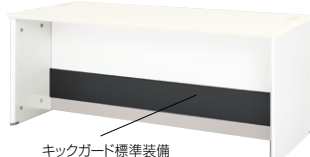

ローカウンター (車イス対応タイプ) **組立**

XC1880C-WH-W

品番	価格			
	-WH-W / -WS-W -BH-B / -BS-B	-WS-BS / -BS-BS	-WMW-W / -WWN-W -BMW-B / -BWN-B	-WMW-AMW / -WWN-AWN -BMW-AMW / -BWN-AWN
XC1280C-□-□	¥150,900	¥180,400	¥159,600	¥189,000
XC1680C-□-□	¥172,300	¥232,100	¥183,500	¥243,300
XC1880C-□-□	¥178,400	¥244,400	¥192,200	¥258,300