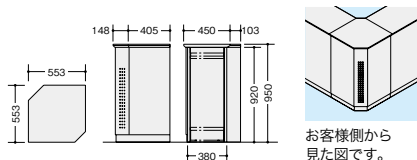

ハイカウンター (錠付・総扉タイプ) **GPN**

品番	価格				棚寸法 (WxD)	棚板
	-WH-W ◆ / -WS-W ◆ -BH-B ■ / -BS-B ■	-WS-BS ⊕ / -BS-BS ⊕	-WMW-W ■ / -WWN-W ■ -BMW-B ■ / -BWN-B ■	-WMW-AMW ⊕ / -WWN-AWN ⊕ -BMW-AMW ⊕ / -BWN-AWN ⊕		
XC0990A-□-□	¥121,700 (-WH-W ◆)	¥151,200	¥127,300	¥156,800	895×314	2枚
XC1290A-□-□	¥141,800	¥183,400	¥148,600	¥190,200	1195×314	2枚
XC1590A-□-□	¥155,000 (-WH-W ◆)	¥207,800	¥162,800	¥215,600	745×314	4枚
XC1890A-□-□	¥169,400	¥234,500	¥178,300	¥243,400	895×314	4枚

ハイカウンター (錠付・棚付タイプ) **GPN**

品番	価格				棚寸法 (WxD)	棚板
	-WH-W ◆ / -WS-W ◆ -BH-B ■ / -BS-B ■	-WS-BS ⊕ / -BS-BS ⊕	-WMW-W ■ / -WWN-W ■ -BMW-B ■ / -BWN-B ■	-WMW-AMW ⊕ / -WWN-AWN ⊕ -BMW-AMW ⊕ / -BWN-AWN ⊕		
XC0990-□-□	¥132,800	¥161,600	¥138,400	¥167,200	895×314	1枚
XC1290-□-□	¥154,300	¥195,400	¥161,100	¥202,000	1195×314	1枚
XC1590-□-□	¥167,200	¥219,500	¥175,100	¥227,300	745×314	2枚
XC1890-□-□	¥182,300	¥246,900	¥191,300	¥255,800	895×314	2枚

ハイカウンター (オープンタイプ) **GPN**

品番	価格				棚寸法 (WxD)	棚板
	-WH-W ■ / -WS-W ■ -BH-B ■ / -BS-B ■	-WS-BS ⊕ / -BS-BS ⊕	-WMW-W ■ / -WWN-W ■ -BMW-B ■ / -BWN-B ■	-WMW-AMW ⊕ / -WWN-AWN ⊕ -BMW-AMW ⊕ / -BWN-AWN ⊕		
XC0990N-□-□	¥116,000	¥145,700	¥121,600	¥151,300	895×314	2枚
XC1290N-□-□	¥134,500	¥176,400	¥141,100	¥183,100	1195×314	2枚
XC1590N-□-□	¥147,400	¥200,500	¥155,400	¥208,300	745×314	4枚
XC1890N-□-□	¥162,200	¥227,700	¥171,100	¥236,600	895×314	4枚

外ハイコーナー (90°) **施工 GPN**

- XCR9090-□-□ ¥186,100
- WH-W ◆ / -WS-W ◆
- BH-B ⊕ / -BS-B ⊕
- XCR9090-□-□ ¥223,600
- WS-BS ⊕ / -BS-BS ⊕
- XCR9090-□-□ ¥191,300
- WMW-W ⊕ / -WWN-W ⊕
- BMW-B ⊕ / -BWN-B ⊕
- XCR9090-□-□ ¥228,900
- WMW-AMW ⊕ / -WWN-AWN ⊕
- BMW-AMW ⊕ / -BWN-AWN ⊕