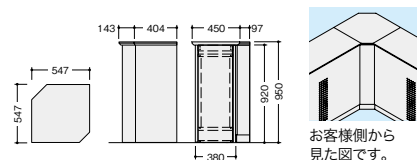

ハイカウンター (錠付・棚付タイプ) **GPN**

品番	価格				棚寸法 (WxD)	棚板
	-WH-W ◆ / -WS-W ◆ -BH-B ■ / -BS-B ■	-WS-BS ⊕ / -BS-BS ⊕	-WMW-W ■ / -WWN-W ■ -BMW-B ■ / -BWN-B ■	-WMW-AMW ⊕ / -WWN-AWN ⊕ -BMW-AMW ⊕ / -BWN-AWN ⊕		
XC0990-□-□	¥132,800	¥161,600	¥138,400	¥167,200	895×314	1枚
XC1290-□-□	¥154,300	¥195,400	¥161,100	¥202,000	1195×314	1枚
XC1590-□-□	¥167,200	¥219,500	¥175,100	¥227,300	745×314	2枚
XC1890-□-□	¥182,300	¥246,900	¥191,300	¥255,800	895×314	2枚

ハイカウンター (オープンタイプ) **GPN**

品番	価格				棚寸法 (WxD)	棚板
	-WH-W ■ / -WS-W ■ -BH-B ■ / -BS-B ■	-WS-BS ⊕ / -BS-BS ⊕	-WMW-W ■ / -WWN-W ■ -BMW-B ■ / -BWN-B ■	-WMW-AMW ⊕ / -WWN-AWN ⊕ -BMW-AMW ⊕ / -BWN-AWN ⊕		
XC0990N-□-□	¥116,000	¥145,700	¥121,600	¥151,300	895×314	2枚
XC1290N-□-□	¥134,500	¥176,400	¥141,100	¥183,100	1195×314	2枚
XC1590N-□-□	¥147,400	¥200,500	¥155,400	¥208,300	745×314	4枚
XC1890N-□-□	¥162,200	¥227,700	¥171,100	¥236,600	895×314	4枚

外ハイコーナー (90°) **施工 GPN**

- XCR9090-□-□ ¥186,100
- WH-W ◆ / -WS-W ◆
- BH-B ⊕ / -BS-B ⊕
- XCR9090-□-□ ¥223,600
- WS-BS ⊕ / -BS-BS ⊕
- XCR9090-□-□ ¥191,300
- WMW-W ⊕ / -WWN-W ⊕
- BMW-B ⊕ / -BWN-B ⊕
- XCR9090-□-□ ¥228,900
- WMW-AMW ⊕ / -WWN-AWN ⊕
- BMW-AMW ⊕ / -BWN-AWN ⊕

内ハイコーナー (90°) **施工 GPN**

- XCR9091-□-□ ¥186,100
- WH-W ⊕ / -WS-W ⊕
- BH-B ⊕ / -BS-B ⊕
- XCR9091-□-□ ¥223,600
- WS-BS ⊕ / -BS-BS ⊕
- XCR9091-□-□ ¥191,300
- WMW-W ⊕ / -WWN-W ⊕
- BMW-B ⊕ / -BWN-B ⊕
- XCR9091-□-□ ¥228,900
- WMW-AMW ⊕ / -WWN-AWN ⊕
- BMW-AMW ⊕ / -BWN-AWN ⊕