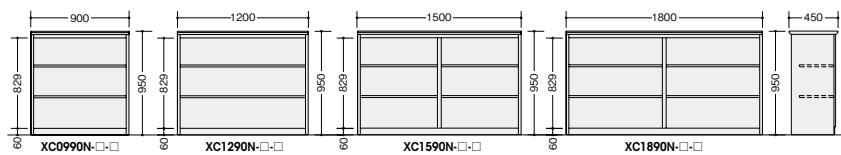

ハイカウンター (錠付・総扉タイプ) **GPN**

品番	価格				棚寸法 (WxD)	棚板
	-WH-W ◆ / -WS-W ◆ -BH-B ■ / -BS-B ■	-WS-BS ⊕ / -BS-BS ⊕	-WMW-W ■ / -WWN-W ■ -BMW-B ■ / -BWN-B ■	-WMW-AMW ⊕ / -WWN-AWN ⊕ -BMW-AMW ⊕ / -BWN-AWN ⊕		
XC0990A-□-□	¥121,700 (-WH-W ◆)	¥151,200	¥127,300	¥156,800	895×314	2枚
XC1290A-□-□	¥141,800	¥183,400	¥148,600	¥190,200	1195×314	2枚
XC1590A-□-□	¥155,000 (-WH-W ◆)	¥207,800	¥162,800	¥215,600	745×314	4枚
XC1890A-□-□	¥169,400	¥234,500	¥178,300	¥243,400	895×314	4枚

ハイカウンター (錠付・棚付タイプ) **GPN**

品番	価格				棚寸法 (WxD)	棚板
	-WH-W ◆ / -WS-W ◆ -BH-B ■ / -BS-B ■	-WS-BS ⊕ / -BS-BS ⊕	-WMW-W ■ / -WWN-W ■ -BMW-B ■ / -BWN-B ■	-WMW-AMW ⊕ / -WWN-AWN ⊕ -BMW-AMW ⊕ / -BWN-AWN ⊕		
XC0990-□-□	¥132,800	¥161,600	¥138,400	¥167,200	895×314	1枚
XC1290-□-□	¥154,300	¥195,400	¥161,100	¥202,000	1195×314	1枚
XC1590-□-□	¥167,200	¥219,500	¥175,100	¥227,300	745×314	2枚
XC1890-□-□	¥182,300	¥246,900	¥191,300	¥255,800	895×314	2枚

ハイカウンター (オープンタイプ) **GPN**

品番	価格				棚寸法 (WxD)	棚板
	-WH-W ■ / -WS-W ■ -BH-B ■ / -BS-B ■	-WS-BS ⊕ / -BS-BS ⊕	-WMW-W ■ / -WWN-W ■ -BMW-B ■ / -BWN-B ■	-WMW-AMW ⊕ / -WWN-AWN ⊕ -BMW-AMW ⊕ / -BWN-AWN ⊕		
XC0990N-□-□	¥116,000	¥145,700	¥121,600	¥151,300	895×314	2枚
XC1290N-□-□	¥134,500	¥176,400	¥141,100	¥183,100	1195×314	2枚
XC1590N-□-□	¥147,400	¥200,500	¥155,400	¥208,300	745×314	4枚
XC1890N-□-□	¥162,200	¥227,700	¥171,100	¥236,600	895×314	4枚