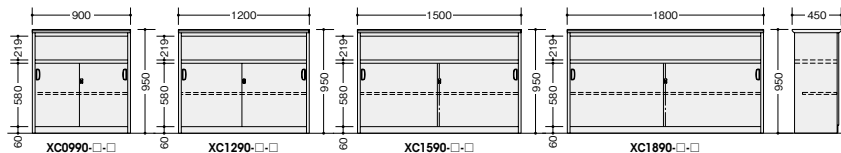

ハイカウンター (錠付・総扉タイプ) **GPN**

品番	価格				棚寸法 (WxD)	棚板
	-WH-W ◆ / -WS-W ◆ -BH-B ■ / -BS-B ■	-WS-BS ⊕ / -BS-BS ⊕	-WMW-W ■ / -WWN-W ■ -BMW-B ■ / -BWN-B ■	-WMW-AMW ⊕ / -WWN-AWN ⊕ -BMW-AMW ⊕ / -BWN-AWN ⊕		
XC0990A-□-□	¥121,700 (-WH-W ◆)	¥151,200	¥127,300	¥156,800	895×314	2枚
XC1290A-□-□	¥141,800	¥183,400	¥148,600	¥190,200	1195×314	2枚
XC1590A-□-□	¥155,000 (-WH-W ◆)	¥207,800	¥162,800	¥215,600	745×314	4枚
XC1890A-□-□	¥169,400	¥234,500	¥178,300	¥243,400	895×314	4枚

ハイカウンター (錠付・棚付タイプ) **GPN**

品番	価格				棚寸法 (WxD)	棚板
	-WH-W ◆ / -WS-W ◆ -BH-B ■ / -BS-B ■	-WS-BS ⊕ / -BS-BS ⊕	-WMW-W ■ / -WWN-W ■ -BMW-B ■ / -BWN-B ■	-WMW-AMW ⊕ / -WWN-AWN ⊕ -BMW-AMW ⊕ / -BWN-AWN ⊕		
XC0990-□-□	¥132,800	¥161,600	¥138,400	¥167,200	895×314	1枚
XC1290-□-□	¥154,300	¥195,400	¥161,100	¥202,000	1195×314	1枚
XC1590-□-□	¥167,200	¥219,500	¥175,100	¥227,300	745×314	2枚
XC1890-□-□	¥182,300	¥246,900	¥191,300	¥255,800	895×314	2枚

ハイカウンター (オープンタイプ) **GPN**

品番	価格				棚寸法 (WxD)	棚板
	-WH-W ■ / -WS-W ■ -BH-B ■ / -BS-B ■	-WS-BS ⊕ / -BS-BS ⊕	-WMW-W ■ / -WWN-W ■ -BMW-B ■ / -BWN-B ■	-WMW-AMW ⊕ / -WWN-AWN ⊕ -BMW-AMW ⊕ / -BWN-AWN ⊕		
XC0990N-□-□	¥116,000	¥145,700	¥121,600	¥151,300	895×314	2枚
XC1290N-□-□	¥134,500	¥176,400	¥141,100	¥183,100	1195×314	2枚
XC1590N-□-□	¥147,400	¥200,500	¥155,400	¥208,300	745×314	4枚
XC1890N-□-□	¥162,200	¥227,700	¥171,100	¥236,600	895×314	4枚