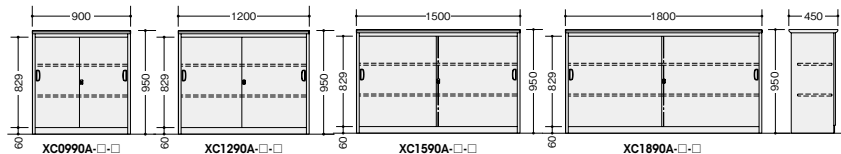

ハイカウンター (錠付・総扉タイプ) **GPN**

品番	価格				棚寸法 (WxD)	棚板
	-WH-W ◆ / -WS-W ◆ -BH-B ■ / -BS-B ■	-WS-BS ⊕ / -BS-BS ⊕	-WMW-W ■ / -WWN-W ■ -BMW-B ■ / -BWN-B ■	-WMW-AMW ⊕ / -WWN-AWN ⊕ -BMW-AMW ⊕ / -BWN-AWN ⊕		
XC0990A-□-□	¥121,700 (-WH-W ◆)	¥151,200	¥127,300	¥156,800	895×314	2枚
XC1290A-□-□	¥141,800	¥183,400	¥148,600	¥190,200	1195×314	2枚
XC1590A-□-□	¥155,000 (-WH-W ◆)	¥207,800	¥162,800	¥215,600	745×314	4枚
XC1890A-□-□	¥169,400	¥234,500	¥178,300	¥243,400	895×314	4枚

ハイカウンター (錠付・棚付タイプ) **GPN**

品番	価格				棚寸法 (WxD)	棚板
	-WH-W ◆ / -WS-W ◆ -BH-B ■ / -BS-B ■	-WS-BS ⊕ / -BS-BS ⊕	-WMW-W ■ / -WWN-W ■ -BMW-B ■ / -BWN-B ■	-WMW-AMW ⊕ / -WWN-AWN ⊕ -BMW-AMW ⊕ / -BWN-AWN ⊕		
XC0990-□-□	¥132,800	¥161,600	¥138,400	¥167,200	895×314	1枚
XC1290-□-□	¥154,300	¥195,400	¥161,100	¥202,000	1195×314	1枚
XC1590-□-□	¥167,200	¥219,500	¥175,100	¥227,300	745×314	2枚
XC1890-□-□	¥182,300	¥246,900	¥191,300	¥255,800	895×314	2枚

ハイカウンター (オープンタイプ) **GPN**

品番	価格				棚寸法 (WxD)	棚板
	-WH-W ■ / -WS-W ■ -BH-B ■ / -BS-B ■	-WS-BS ⊕ / -BS-BS ⊕	-WMW-W ■ / -WWN-W ■ -BMW-B ■ / -BWN-B ■	-WMW-AMW ⊕ / -WWN-AWN ⊕ -BMW-AMW ⊕ / -BWN-AWN ⊕		
XC0990N-□-□	¥116,000	¥145,700	¥121,600	¥151,300	895×314	2枚
XC1290N-□-□	¥134,500	¥176,400	¥141,100	¥183,100	1195×314	2枚
XC1590N-□-□	¥147,400	¥200,500	¥155,400	¥208,300	745×314	4枚
XC1890N-□-□	¥162,200	¥227,700	¥171,100	¥236,600	895×314	4枚