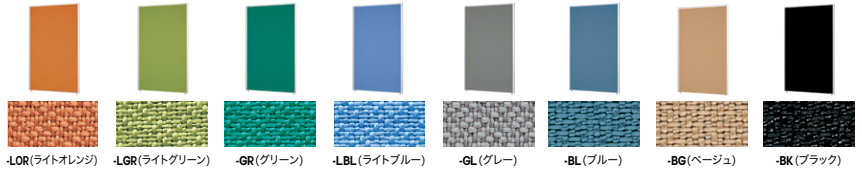

■クロスパネル

W/H	1050	1070	1200	1350	1500	1800
450	LPS1004-□ ¥37,500	—	LPS1204-□ ¥39,600	LPS1304-□ ¥41,500	LPS1504-□ ¥43,600	LPS1804-□ ¥52,500
700	LPS1007-□ ¥44,800 (-LBL●)	LPSH1007-□ ¥45,200	LPS1207-□ ¥49,100 (-LBL●)	LPS1307-□ ¥50,800 (-LBL●)	LPS1507-□ ¥52,500 (-LBL●)	LPS1807-□ ¥64,300 (-LBL●)
800	LPS1008-□ ¥46,200	—	LPS1208-□ ¥50,600	LPS1308-□ ¥52,500 (-LBL●)	LPS1508-□ ¥54,600	LPS1808-□ ¥66,600 (-LBL●)
900	LPS1009-□ ¥47,400	—	LPS1209-□ ¥52,000 (-LBL●)	LPS1309-□ ¥54,300 (-LBL●)	LPS1509-□ ¥56,600 (-LBL●)	LPS1809-□ ¥68,700 (-LBL●)
1000	LPS1010-□ ¥48,800	—	LPS1210-□ ¥53,400	LPS1310-□ ¥55,900	LPS1510-□ ¥58,700 (-LBL●)	—
1100	LPS1011-□ ¥49,900	—	LPS1211-□ ¥54,700	LPS1311-□ ¥57,500	LPS1511-□ ¥61,000	—
1200	LPS1012-□ ¥51,300	—	LPS1212-□ ¥56,200	LPS1312-□ ¥59,200	LPS1512-□ ¥63,100 (-LBL●)	—

芯材:ペーパーコア 表面:布張り

■パネルカラーサンプル

別製対応

※別製対応にて、木目タイプも可能です。詳しくは、担当者にお問い合わせください。

■アクリルパネル

W/H	1050	1070	1200	1350	1500	1800
450	LPS1004-AF ¥51,900	—	LPS1204-AF ¥55,400	LPS1304-AF ¥58,700	LPS1504-AF ¥63,100	LPS1804-AF ¥69,300
700	LPS1007-AF ¥63,100	—	LPS1207-AF ¥67,100	LPS1307-AF ¥74,300	LPS1507-AF ¥75,600●	LPS1807-AF ¥84,000
900	LPS1009-AF ¥71,400	—	LPS1209-AF ¥76,300	LPS1309-AF ¥81,200	LPS1509-AF ¥86,200●	LPS1809-AF ¥98,600●