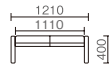

W1760×D630×H400 質量:32kg

- A ¥154,000
- B ¥157,000
- C ¥160,000
- D ¥163,800
- E ¥168,400

● MC-6025NE-A

カラーレザ-UP5058

W1210×D630×H400 質量:25kg

- A ¥111,700
- B ¥114,200
- C ¥117,000
- D ¥120,000
- E ¥123,800

● MC-6015NE-A