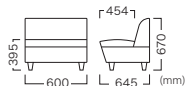

SLANT SOFA 1.0P

スラントソファ 1.0P

Leg Color Item No.
Light brown (ライトブラウン) VSF-022-1-WL-XX
Dark brown (ダークブラウン) VSF-022-1-WD-XX

Price (JPY)/ea.
A ¥88,000 D ¥93,500
B ¥89,500 E ¥96,800
C ¥91,000 F ¥99,500

SLANT SOFA 2.0P

スラントソファ 2.0P

Leg Color Item No.
Light brown (ライトブラウン) VSF-022-2-WL-XX
Dark brown (ダークブラウン) VSF-022-2-WD-XX

Price (JPY)/ea.
A ¥113,000 D ¥121,000
B ¥115,000 E ¥126,000
C ¥117,000 F ¥130,000

SLANT SOFA 3.0P

スラントソファ 3.0P

Leg Color Item No.
Light brown (ライトブラウン) VSF-022-3-WL-XX
Dark brown (ダークブラウン) VSF-022-3-WD-XX

Price (JPY)/ea.
A ¥130,000 D ¥139,000
B ¥132,000 E ¥145,000
C ¥135,000 F ¥150,000

SLANT BENCH 1.0P

スラントベンチ 1.0P

Leg Color Item No.
Light brown (ライトブラウン) VSF-023-1-WL-XX
Dark brown (ダークブラウン) VSF-023-1-WD-XX

Price (JPY)/ea.
A ¥70,300 D ¥75,100
B ¥71,600 E ¥77,900
C ¥72,900 F ¥80,400

SLANT BENCH 2.0P

スラントベンチ 2.0P

Leg Color Item No.
Light brown (ライトブラウン) VSF-023-2-WL-XX
Dark brown (ダークブラウン) VSF-023-2-WD-XX

Price (JPY)/ea.
A ¥86,800 D ¥96,400
B ¥89,400 E ¥101,900
C ¥91,900 F ¥106,900

SLANT BENCH 3.0P

スラントベンチ 3.0P

Leg Color Item No.
Light brown (ライトブラウン) VSF-023-3-WL-XX
Dark brown (ダークブラウン) VSF-023-3-WD-XX

Price (JPY)/ea.
A ¥96,100 D ¥108,200
B ¥99,300 E ¥115,200
C ¥102,500 F ¥121,500

本体：ウレタン
脚部：ラバーウッド

この製品は注文時に張地をご指示ください。(張地一覧参照 P547～)