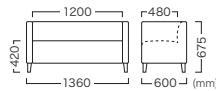

Cubo Sofa 2.0P
Upholstery No. : UP5788

Light brown

Dark brown

CUBO SOFA 1.0P
クーボソファ 1.0P

Leg Color Item No.
Light brown (ライトブラウン) VSF-033-1-WL-XX
Dark brown (ダークブラウン) VSF-033-1-WD-XX

Price (JPY)/ea.
A ¥132,600 D ¥144,800
B ¥134,500 E ¥151,800
C ¥139,000 F ¥158,200

CUBO SOFA 2.0P
クーボソファ 2.0P

Leg Color Item No.
Light brown (ライトブラウン) VSF-033-2-WL-XX
Dark brown (ダークブラウン) VSF-033-2-WD-XX

Price (JPY)/ea.
A ¥175,700 D ¥191,300
B ¥178,100 E ¥200,300
C ¥183,900 F ¥208,500