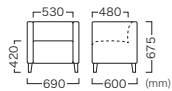

Cubo Sofa 2.0P
Upholstery No. : UP5788

Light brown

Dark brown

CUBO SOFA 1.0P
クーボソファ 1.0P

Leg Color Item No.
Light brown (ライトブラウン) VSF-033-1-WL-XX
Dark brown (ダークブラウン) VSF-033-1-WD-XX

Price (JPY)/ea.
A ¥132,600 D ¥144,800
B ¥134,500 E ¥151,800
C ¥139,000 F ¥158,200

CUBO SOFA 2.0P
クーボソファ 2.0P

Leg Color Item No.
Light brown (ライトブラウン) VSF-033-2-WL-XX
Dark brown (ダークブラウン) VSF-033-2-WD-XX

Price (JPY)/ea.
A ¥175,700 D ¥191,300
B ¥178,100 E ¥200,300
C ¥183,900 F ¥208,500