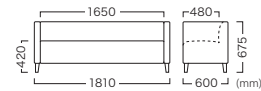

本体：ウレタン
脚部：ブナ

この製品は注文時に張地をご指示ください。(張地一覧参照 P547～)