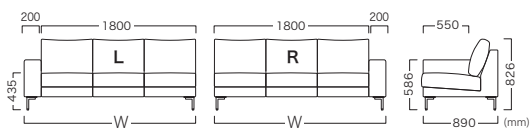

TRONCO SOFA 1.0P SIDE ARM L/R

トロンコソファ 1.0P 片アームL/R

| W | Item No. | Upholstery Rank | | | | | |
|-----|-------------------------|-----------------|----------|----------|----------|----------|----------|
| | | A | B | C | D | E | F |
| 750 | VSF-108-075WA(L/R)-□-XX | ¥152,000 | ¥157,000 | ¥162,000 | ¥171,000 | ¥182,000 | ¥192,000 |
| 800 | VSF-108-080WA(L/R)-□-XX | ¥163,000 | ¥168,000 | ¥173,000 | ¥183,000 | ¥195,000 | ¥206,000 |

TRONCO SOFA 2.0P SIDE ARM L/R

トロンコソファ 2.0P 片アームL/R

| W | Item No. | Upholstery Rank | | | | | |
|------|-------------------------|-----------------|----------|----------|----------|----------|----------|
| | | A | B | C | D | E | F |
| 1400 | VSF-108-140WA(L/R)-□-XX | ¥200,000 | ¥208,000 | ¥216,000 | ¥230,000 | ¥247,000 | ¥262,000 |
| 1600 | VSF-108-160WA(L/R)-□-XX | ¥217,000 | ¥225,000 | ¥233,000 | ¥249,000 | ¥267,000 | ¥284,000 |
| 1800 | VSF-108-180WA(L/R)-□-XX | ¥239,000 | ¥248,000 | ¥257,000 | ¥274,000 | ¥294,000 | ¥312,000 |

TRONCO SOFA 3.0P SIDE ARM L/R

トロンコソファ 3.0P 片アームL/R

| W | Item No. | Upholstery Rank | | | | | |
|------|-------------------------|-----------------|----------|----------|----------|----------|----------|
| | | A | B | C | D | E | F |
| 2000 | VSF-108-200WA(L/R)-□-XX | ¥325,000 | ¥335,000 | ¥346,000 | ¥364,000 | ¥387,000 | ¥408,000 |