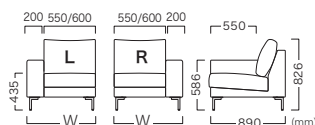

TRONCO SOFA 1.0P SIDE ARM L/R

トロンコソファ 1.0P 片アームL/R

| W | Item No. | Upholstery Rank | | | | | |
|-----|-------------------------|-----------------|----------|----------|----------|----------|----------|
| | | A | B | C | D | E | F |
| 750 | VSF-108-075WA(L/R)-□-XX | ¥152,000 | ¥157,000 | ¥162,000 | ¥171,000 | ¥182,000 | ¥192,000 |
| 800 | VSF-108-080WA(L/R)-□-XX | ¥163,000 | ¥168,000 | ¥173,000 | ¥183,000 | ¥195,000 | ¥206,000 |

TRONCO SOFA 2.0P SIDE ARM L/R

トロンコソファ 2.0P 片アームL/R

| W | Item No. | Upholstery Rank | | | | | |
|------|-------------------------|-----------------|----------|----------|----------|----------|----------|
| | | A | B | C | D | E | F |
| 1400 | VSF-108-140WA(L/R)-□-XX | ¥200,000 | ¥208,000 | ¥216,000 | ¥230,000 | ¥247,000 | ¥262,000 |
| 1600 | VSF-108-160WA(L/R)-□-XX | ¥217,000 | ¥225,000 | ¥233,000 | ¥249,000 | ¥267,000 | ¥284,000 |
| 1800 | VSF-108-180WA(L/R)-□-XX | ¥239,000 | ¥248,000 | ¥257,000 | ¥274,000 | ¥294,000 | ¥312,000 |

TRONCO SOFA 3.0P SIDE ARM L/R

トロンコソファ 3.0P 片アームL/R

| W | Item No. | Upholstery Rank | | | | | |
|------|-------------------------|-----------------|----------|----------|----------|----------|----------|
| | | A | B | C | D | E | F |
| 2000 | VSF-108-200WA(L/R)-□-XX | ¥325,000 | ¥335,000 | ¥346,000 | ¥364,000 | ¥387,000 | ¥408,000 |