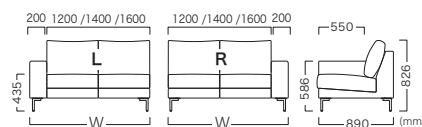

TRONCO SOFA 1.0P SIDE ARM L/R

トロンコソファ 1.0P 片アームL/R

| W | Item No. | Upholstery Rank | | | | | |
|-----|-------------------------|-----------------|----------|----------|----------|----------|----------|
| | | A | B | C | D | E | F |
| 750 | VSF-108-075WA(L/R)-□-XX | ¥152,000 | ¥157,000 | ¥162,000 | ¥171,000 | ¥182,000 | ¥192,000 |
| 800 | VSF-108-080WA(L/R)-□-XX | ¥163,000 | ¥168,000 | ¥173,000 | ¥183,000 | ¥195,000 | ¥206,000 |

TRONCO SOFA 2.0P SIDE ARM L/R

トロンコソファ 2.0P 片アームL/R

| W | Item No. | Upholstery Rank | | | | | |
|------|-------------------------|-----------------|----------|----------|----------|----------|----------|
| | | A | B | C | D | E | F |
| 1400 | VSF-108-140WA(L/R)-□-XX | ¥200,000 | ¥208,000 | ¥216,000 | ¥230,000 | ¥247,000 | ¥262,000 |
| 1600 | VSF-108-160WA(L/R)-□-XX | ¥217,000 | ¥225,000 | ¥233,000 | ¥249,000 | ¥267,000 | ¥284,000 |
| 1800 | VSF-108-180WA(L/R)-□-XX | ¥239,000 | ¥248,000 | ¥257,000 | ¥274,000 | ¥294,000 | ¥312,000 |

TRONCO SOFA 3.0P SIDE ARM L/R

トロンコソファ 3.0P 片アームL/R

| W | Item No. | Upholstery Rank | | | | | |
|------|-------------------------|-----------------|----------|----------|----------|----------|----------|
| | | A | B | C | D | E | F |
| 2000 | VSF-108-200WA(L/R)-□-XX | ¥325,000 | ¥335,000 | ¥346,000 | ¥364,000 | ¥387,000 | ¥408,000 |