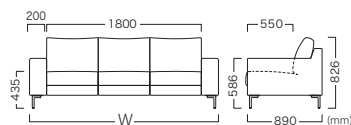

TRONCO SOFA 3.0P
トロンコソファ 3.0P

W	Item No.	Upholstery Rank					
		A	B	C	D	E	F
2200	VSF-108-220WAD-□-XX	¥323,200	¥334,900	¥346,700	¥368,000	¥393,900	¥417,500