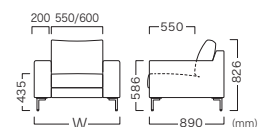

TRONCO SOFA 1.0P
トロンコソファ 1.0P

W	Item No.	Upholstery Rank					
		A	B	C	D	E	F
950	VSF-108-095WAD-□-XX	¥166,000	¥172,000	¥178,000	¥189,000	¥202,000	¥214,000
1000	VSF-108-100WAD-□-XX	¥172,000	¥178,000	¥184,000	¥196,000	¥209,000	¥222,000

TRONCO SOFA 2.0P
トロンコソファ 2.0P

W	Item No.	Upholstery Rank					
		A	B	C	D	E	F
1600	VSF-108-160WAD-□-XX	¥216,000	¥225,000	¥240,000	¥250,000	¥269,000	¥287,000
1800	VSF-108-180WAD-□-XX	¥233,000	¥242,000	¥252,000	¥269,000	¥290,000	¥309,000
2000	VSF-108-200WAD-□-XX	¥262,000	¥272,000	¥282,000	¥300,000	¥323,000	¥343,000