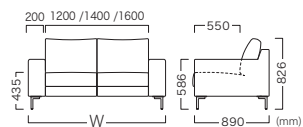

TRONCO SOFA 1.0P
トロンコソファ 1.0P

W	Item No.	Upholstery Rank					
		A	B	C	D	E	F
950	VSF-108-095WAD-□-XX	¥166,000	¥172,000	¥178,000	¥189,000	¥202,000	¥214,000
1000	VSF-108-100WAD-□-XX	¥172,000	¥178,000	¥184,000	¥196,000	¥209,000	¥222,000

TRONCO SOFA 2.0P
トロンコソファ 2.0P

W	Item No.	Upholstery Rank					
		A	B	C	D	E	F
1600	VSF-108-160WAD-□-XX	¥216,000	¥225,000	¥240,000	¥250,000	¥269,000	¥287,000
1800	VSF-108-180WAD-□-XX	¥233,000	¥242,000	¥252,000	¥269,000	¥290,000	¥309,000
2000	VSF-108-200WAD-□-XX	¥262,000	¥272,000	¥282,000	¥300,000	¥323,000	¥343,000