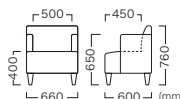

EDONA SOFA 1.0P J1

エドーナソファ 1.0P J1

Leg Color Item No.
Polish (ポリッシュ) VSF-069-1-J1-CP-XX
Black (ブラック) VSF-069-1-J1-KB-XX

Price (JPY)/ea.
A ¥112,500 D ¥129,000
B ¥115,200 E ¥135,600
C ¥122,500 F ¥144,900

EDONA SOFA 3.0P J1

エドーナソファ 3.0P J1

Leg Color Item No.
Polish (ポリッシュ) VSF-069-3-J1-CP-XX
Black (ブラック) VSF-069-3-J1-KB-XX

Price (JPY)/ea.
A ¥174,200 D ¥199,400
B ¥178,300 E ¥209,700
C ¥189,700 F ¥224,200

EDONA BENCH J1

エドーナベンチ J1

Leg Color Item No.
Polish (ポリッシュ) VSF-069-3-B-J1-CP-XX
Black (ブラック) VSF-069-3-B-J1-KB-XX

Price (JPY)/ea.
A ¥78,000 D ¥87,700
B ¥79,700 E ¥91,100
C ¥84,200 F ¥96,300

EDONA SOFA 1.0P J2

エドーナソファ 1.0P J2

Leg Color Item No.
Polish (ポリッシュ) VSF-069-1-J2-CP-XX
Black (ブラック) VSF-069-1-J2-KB-XX

Price (JPY)/ea.
A ¥112,500 D ¥129,000
B ¥115,200 E ¥135,600
C ¥122,500 F ¥144,900

Pink bronze (ピンクブロンズ) VSF-069-1-J2-SQ-XX

Price (JPY)/ea.
A ¥127,600 D ¥143,600
B ¥130,200 E ¥149,900
C ¥137,200 F ¥158,800

EDONA SOFA 3.0P J2

エドーナソファ 3.0P J2

Leg Color Item No.
Polish (ポリッシュ) VSF-069-3-J2-CP-XX
Black (ブラック) VSF-069-3-J2-KB-XX

Price (JPY)/ea.
A ¥174,200 D ¥199,400
B ¥178,300 E ¥209,700
C ¥189,700 F ¥224,200

Pink bronze (ピンクブロンズ) VSF-069-3-J2-SQ-XX

Price (JPY)/ea.
A ¥189,300 D ¥213,900
B ¥193,300 E ¥224,000
C ¥204,500 F ¥238,100

EDONA BENCH J2

エドーナベンチ J2

Leg Color Item No.
Polish (ポリッシュ) VSF-069-3-B-J2-CP-XX
Black (ブラック) VSF-069-3-B-J2-KB-XX

Price (JPY)/ea.
A ¥78,000 D ¥87,700
B ¥79,700 E ¥91,100
C ¥84,200 F ¥96,300

Pink bronze (ピンクブロンズ) VSF-069-3-B-J2-SQ-XX

Price (JPY)/ea.
A ¥93,100 D ¥102,300
B ¥94,700 E ¥105,600
C ¥99,000 F ¥110,500

EDONA SOFA 1.0P J3

エドーナソファ 1.0P J3

Leg Color Item No.
Light brown (ライトブラウン) VSF-069-1-J3-WL-XX
Dark brown (ダークブラウン) VSF-069-1-J3-WD-XX