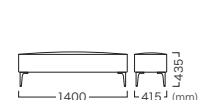

EDONA BENCH J2

エドーナベンチ J2

Leg Color Item No.
Polish (ポリッシュ) VSF-069-3-B-J2-CP-XX
Black (ブラック) VSF-069-3-B-J2-KB-XX

Price (JPY)/ea.
A ¥78,000 D ¥87,700
B ¥79,700 E ¥91,100
C ¥84,200 F ¥96,300

Pink bronze (ピンクブロンズ) VSF-069-3-B-J2-SQ-XX

Price (JPY)/ea.
A ¥93,100 D ¥102,300
B ¥94,700 E ¥105,600
C ¥99,000 F ¥110,500

Light brown Dark brown

EDONA SOFA 1.0P J3

エドーナソファ 1.0P J3

Leg Color Item No.
Light brown (ライトブラウン) VSF-069-1-J3-WL-XX
Dark brown (ダークブラウン) VSF-069-1-J3-WD-XX

Price (JPY)/ea.
A ¥112,500 D ¥129,000
B ¥115,200 E ¥135,600
C ¥122,500 F ¥144,900