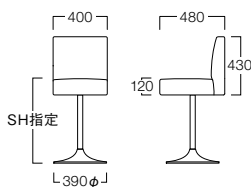

Shiranui

シラヌイ

M9039-70YC

〈張地ランク〉

A = ¥58,500

B = ¥62,000

C = ¥65,500

D = ¥69,000

E = ¥76,000