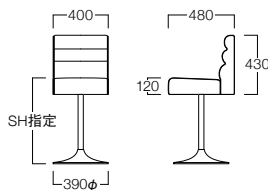

Hopper

ホッパー

M9046-70WC

〈張地ランク〉

A = ¥62,000

B = ¥65,500

C = ¥69,000

D = ¥72,500

E = ¥79,500